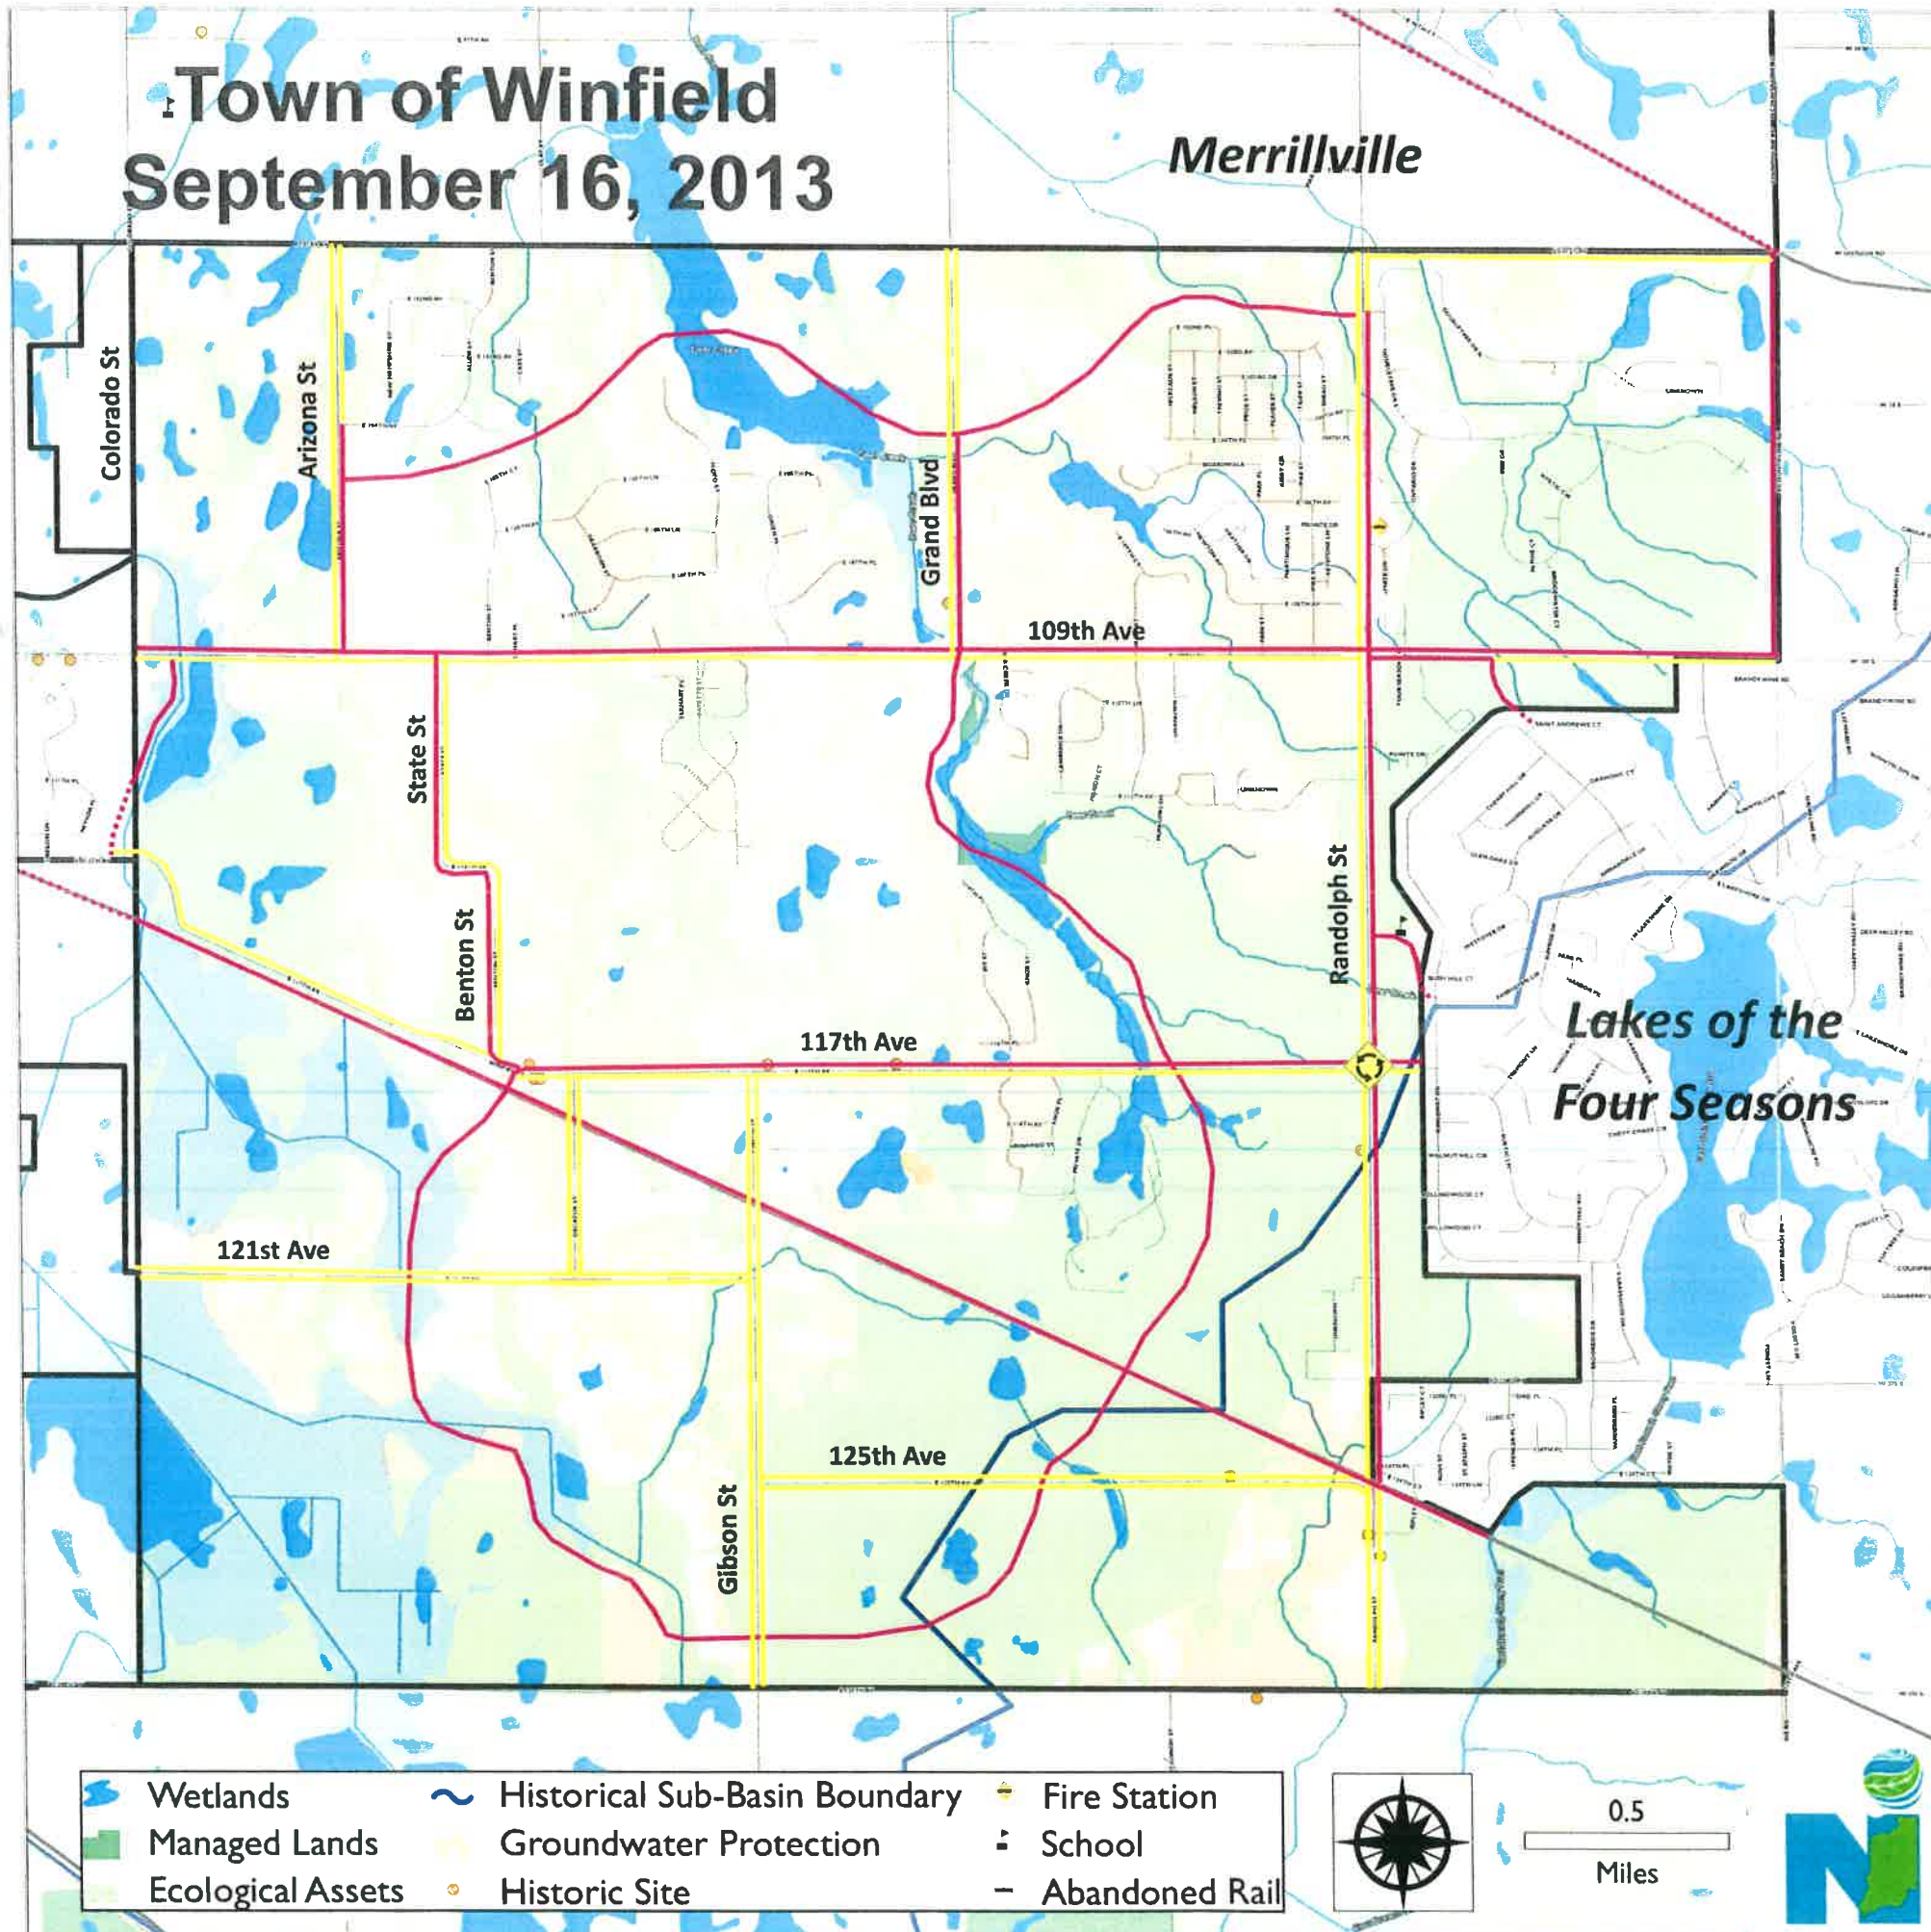

# Town of Winfield September 16, 2013

Merrillville

## Town of Winfield Pedestrian & Bicycle Route Plan

**DRAFT**  
**9-16-13**

Off-Road Trail Network

Arterial Sidewalks

Roundabouts

Prepared by:

Northwestern Indiana Regional  
Planning Commission